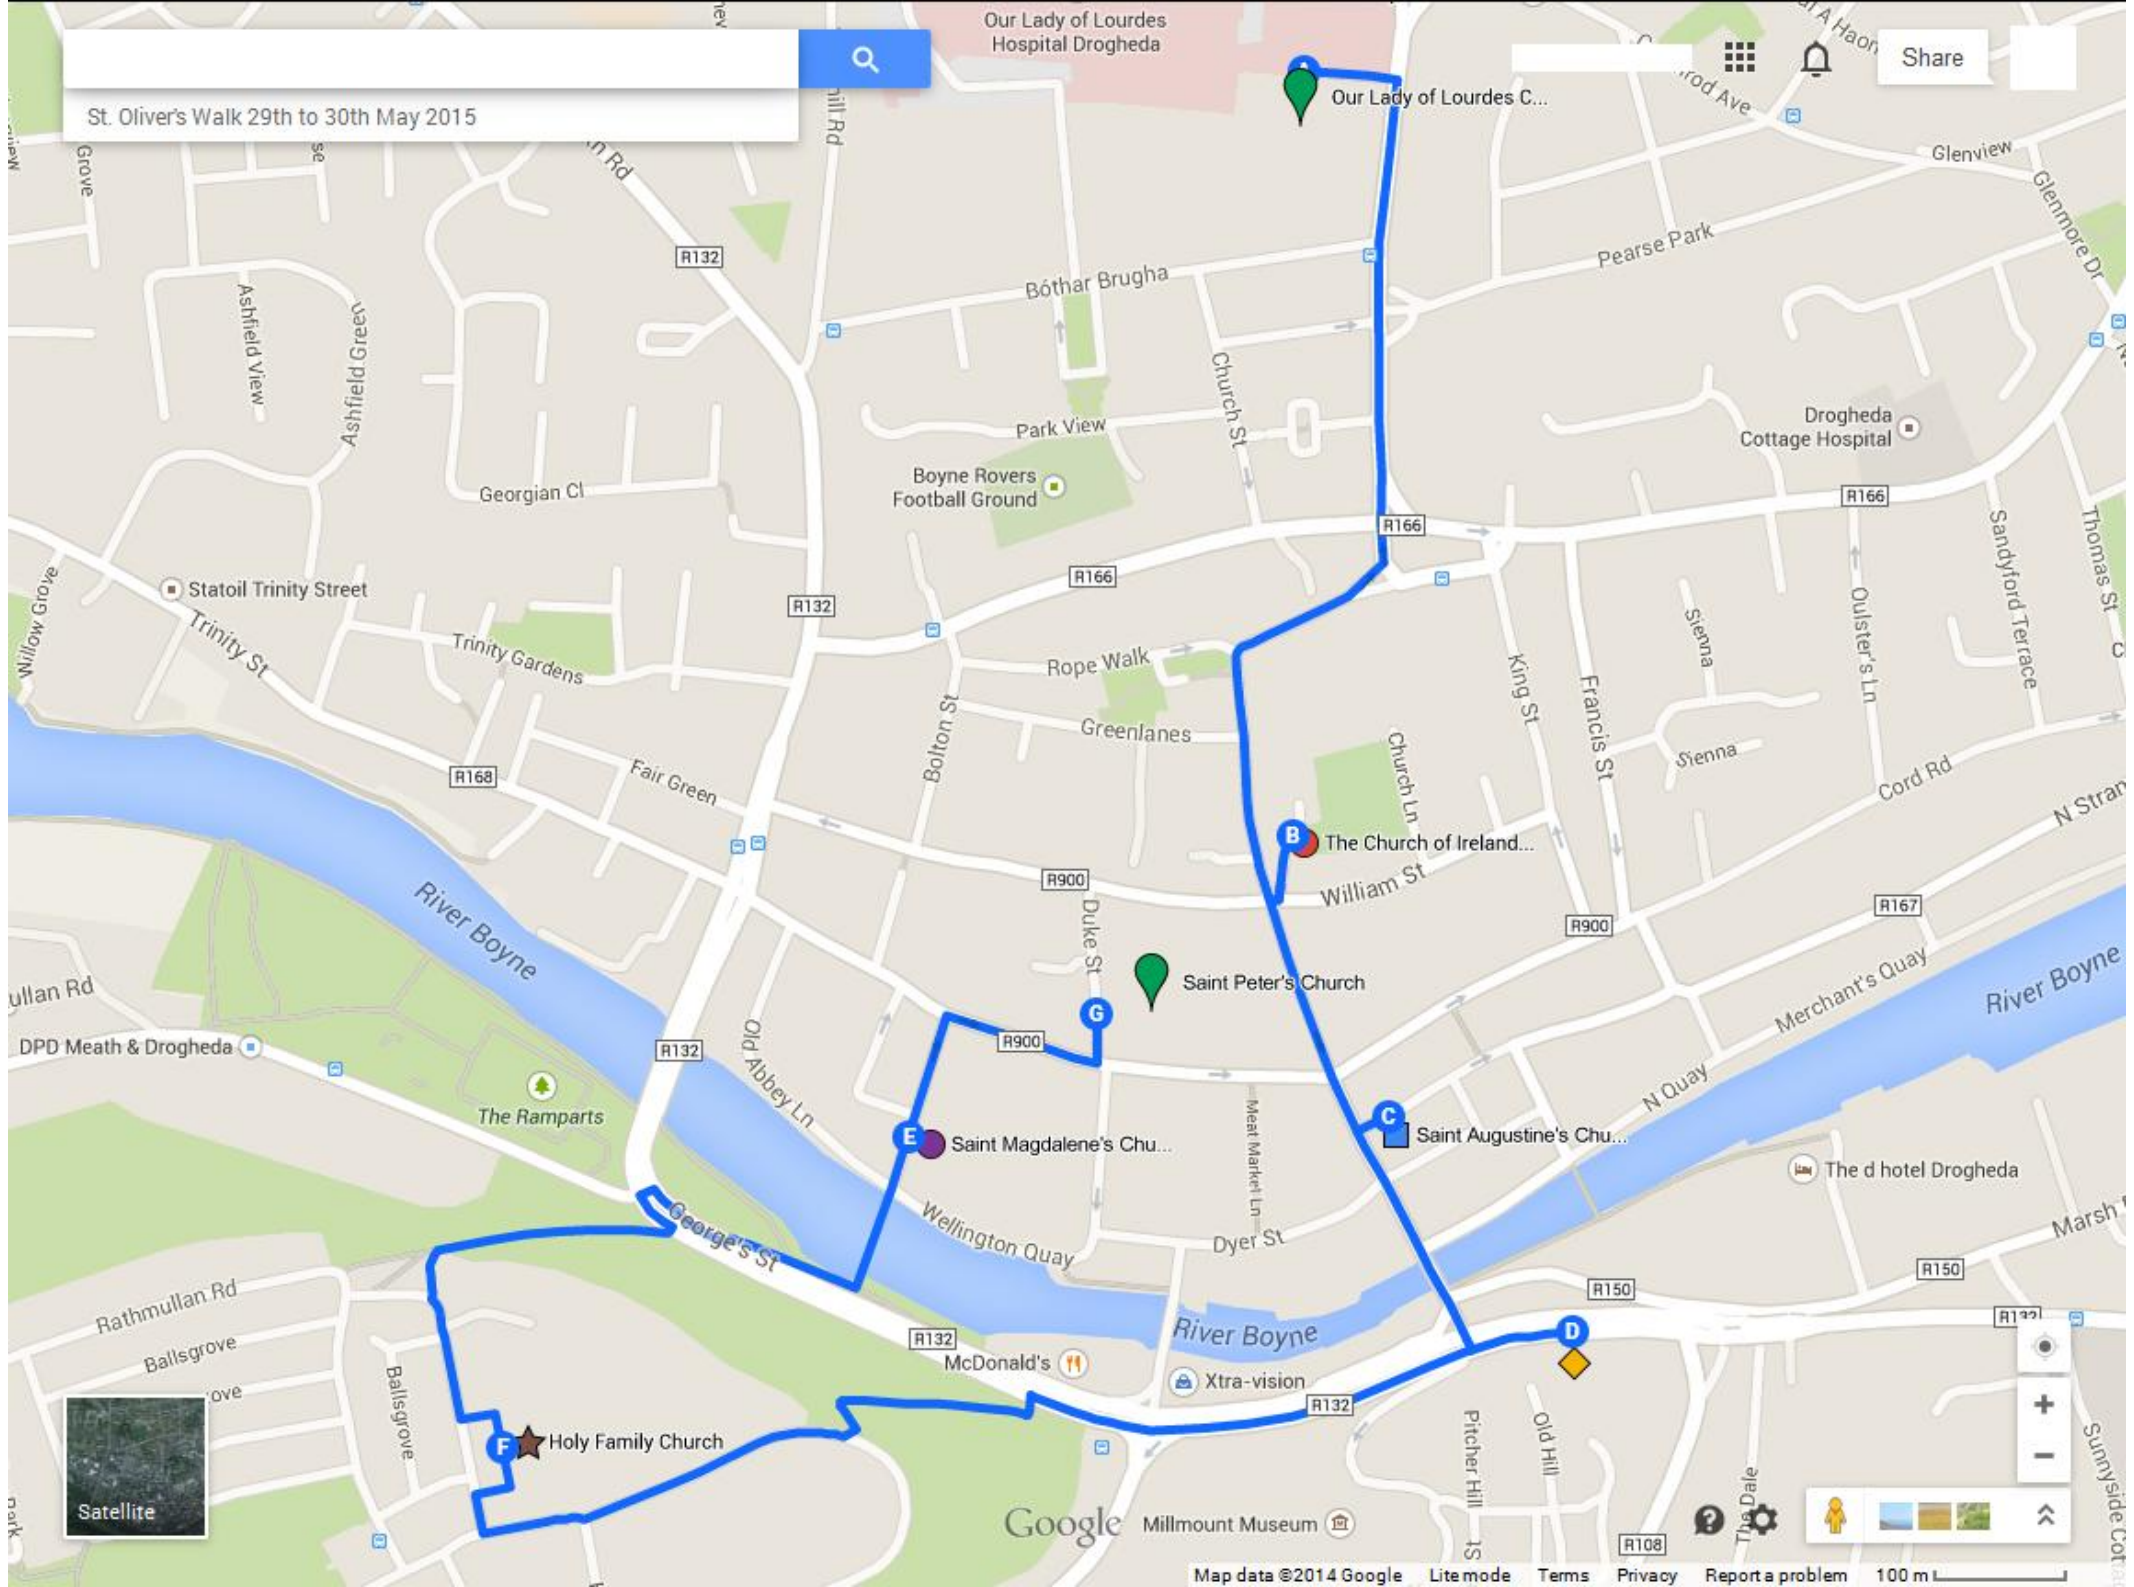

St. Oliver's Walk 29th to 30th May 2015

Share

Satellite

Google